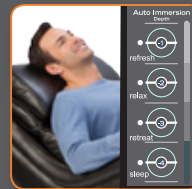

AUTO-IMMERSION MESSAGE PROGRAMS

Chiropractors from our esteemed Wellness Council have helped define four full-body Auto-Immersion Programs featuring patented Human Touch Technology® to easily take you from stress to sleep.