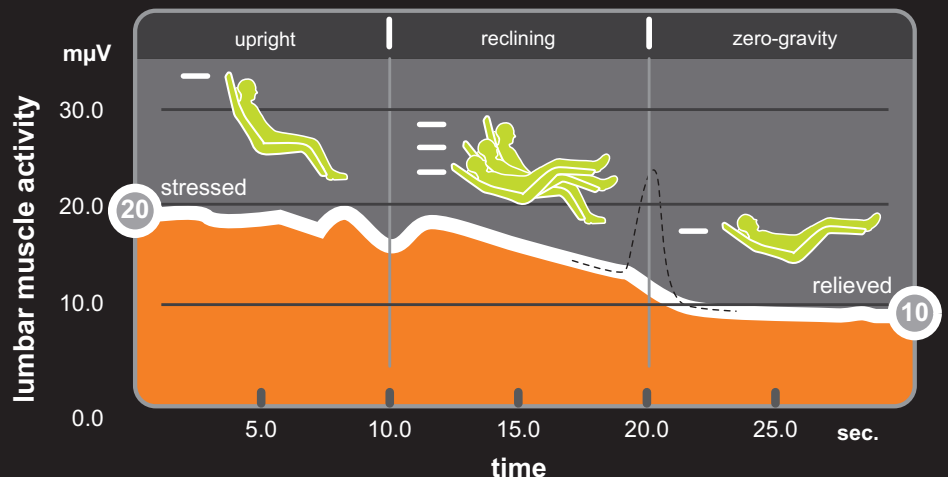

Perfect Chair zero-gravity is real science, but it feels like magic.

Everybody talks about zero-gravity in their seating products. But at Human Touch, we lead the industry with innovative research that makes it possible to actually see and feel how the Zero-Gravity Perfect Chair relieves stress.

"As the Perfect Chair reclines, the muscles instantaneously start relaxing. When the chair reaches neutral posture there is a huge reduction in the state of muscle irritation, establishing objectively that the Perfect Chair promotes spinal health."

Enjoy the Perfect Chair throughout the day - touch to find out more.

Actual Perfect Chair stress test
David Marcarian applying sEMG electrodes to measure muscle activity.

"In a dynamic test, EKG stick-on electrodes are placed on lower lumbar muscle groups. The sEMG shows that muscle activity is in a stressed or contracted position while sitting upright. As the Perfect Chair reclines to zero-gravity, the sEMG shows reduced electrical activity in the lumbar muscles which signifies the muscles are no longer contracting and are free from stress."