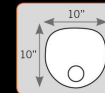

*Fits PC-6, PC-075 and PC-095 models only. Available in Maple, Walnut and Dark Walnut finish.*

Accessory Table

Extendable Footrest

Extend the comfort to the tips of your toes with an extendable footrest that retracts neatly when not in use. This is a perfect solution for someone who is 6'2" or taller.