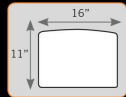

accessories

Designed to secure your laptop, iPad®, book or papers in place at the perfect height for the ultimate in ergonomic productivity.

Fits PC-6, PC-075 and PC-095 models only.

Laptop Desk