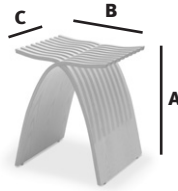

Designer: Carol Catalano

Warranty: 1-year

General Dimensions

A height: 17 in.

B width: 15.5 in.

c depth: 13.125 in.

CAPELLI STOOLS hermanmiller.com/capellistool

- Sturdy but elegant occasional seating for break-out areas, lounges, offices.
- Interlocking molded plywood, folds flat for storage.
- Comfortable, beautiful, ingenious as a Japanese puzzle box.